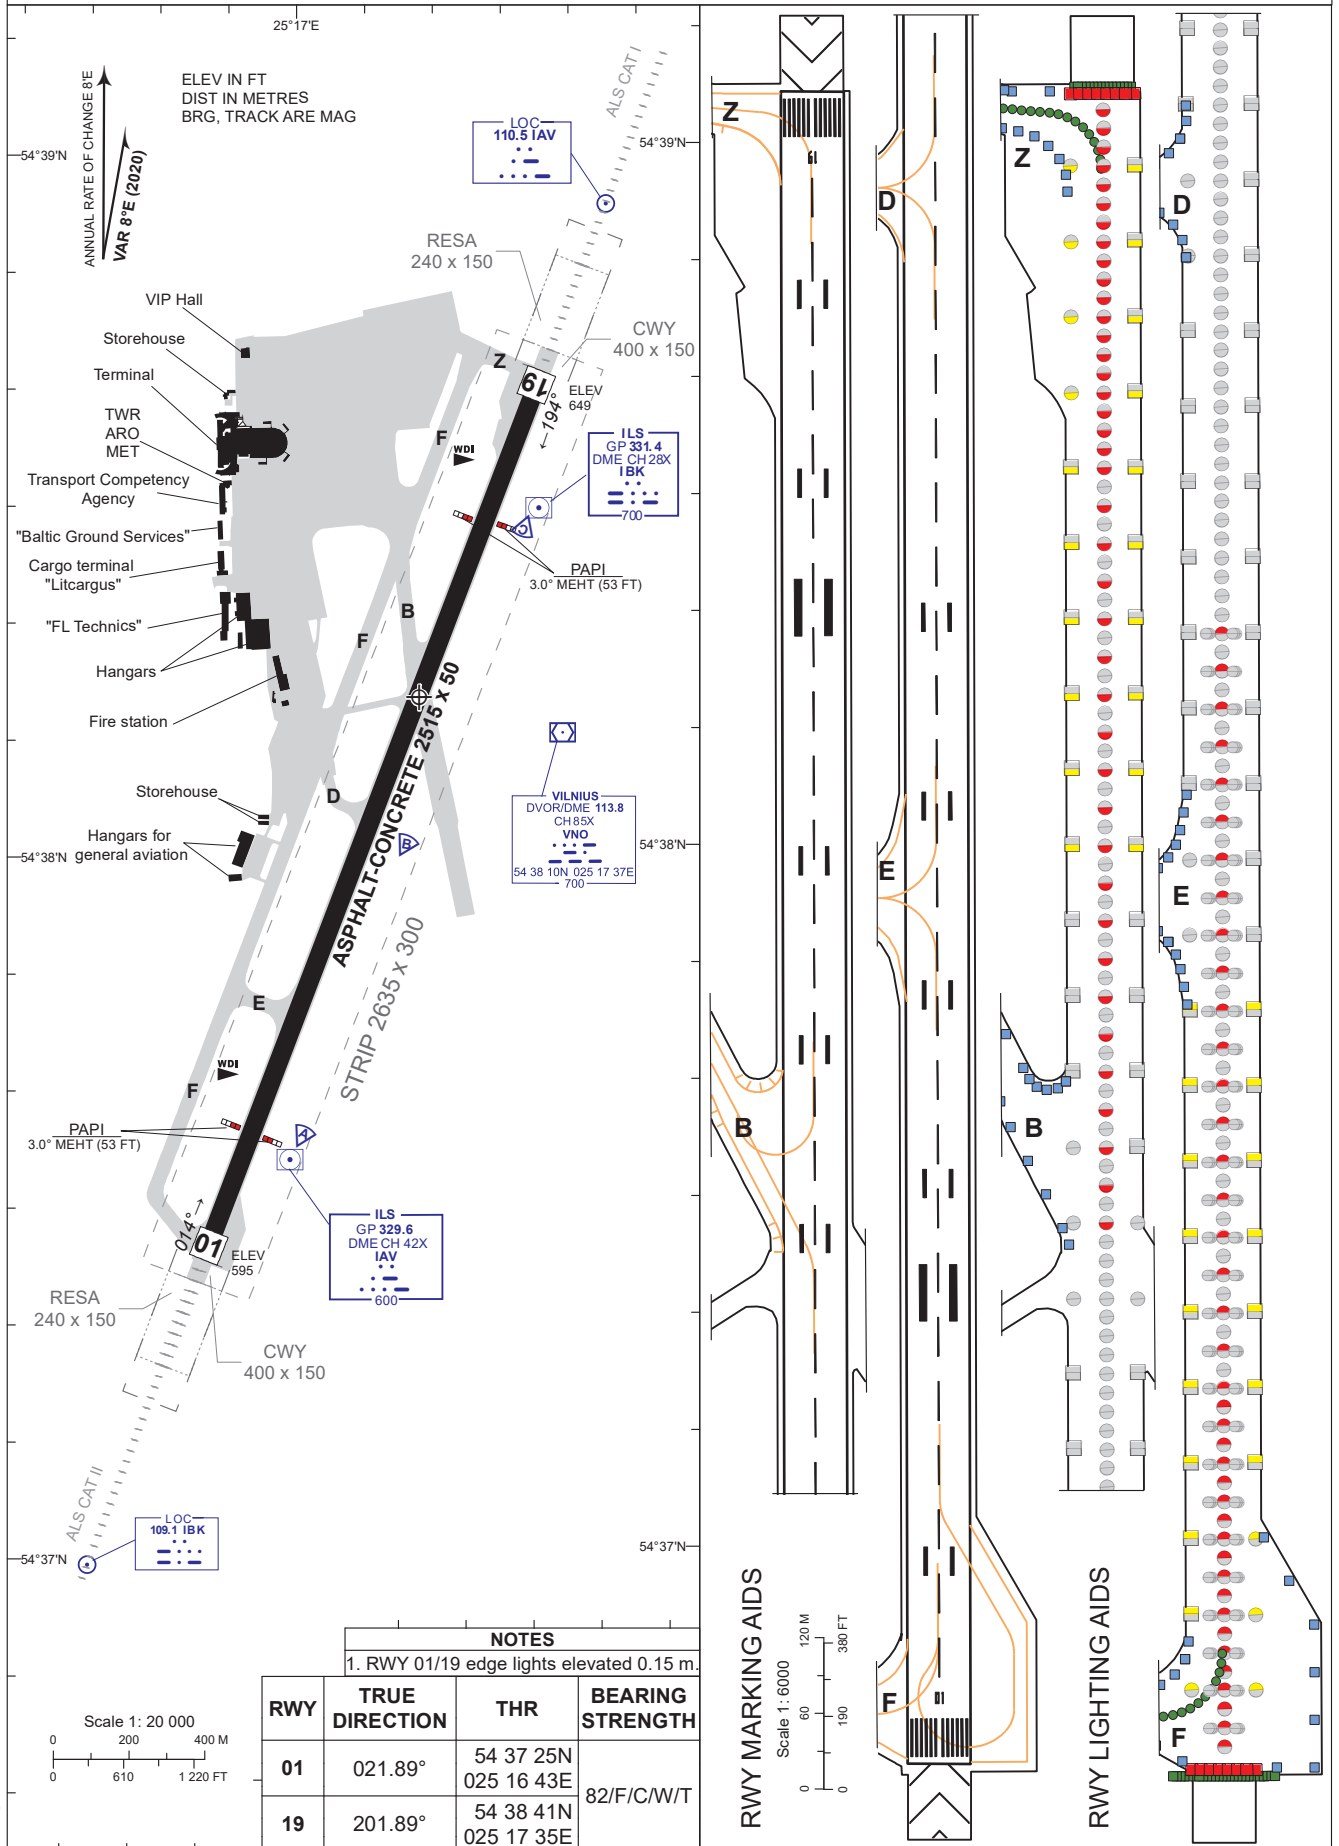

AERODROME CHART - ICAO

AERODROME ELEV 649

54° 38' 13" N  
025° 17' 16" E

TWR 118.205  
ATIS 125.805

VILNIUS

Changes: editorial changes.

THIS PAGE INTENTIONALLY LEFT BLANK