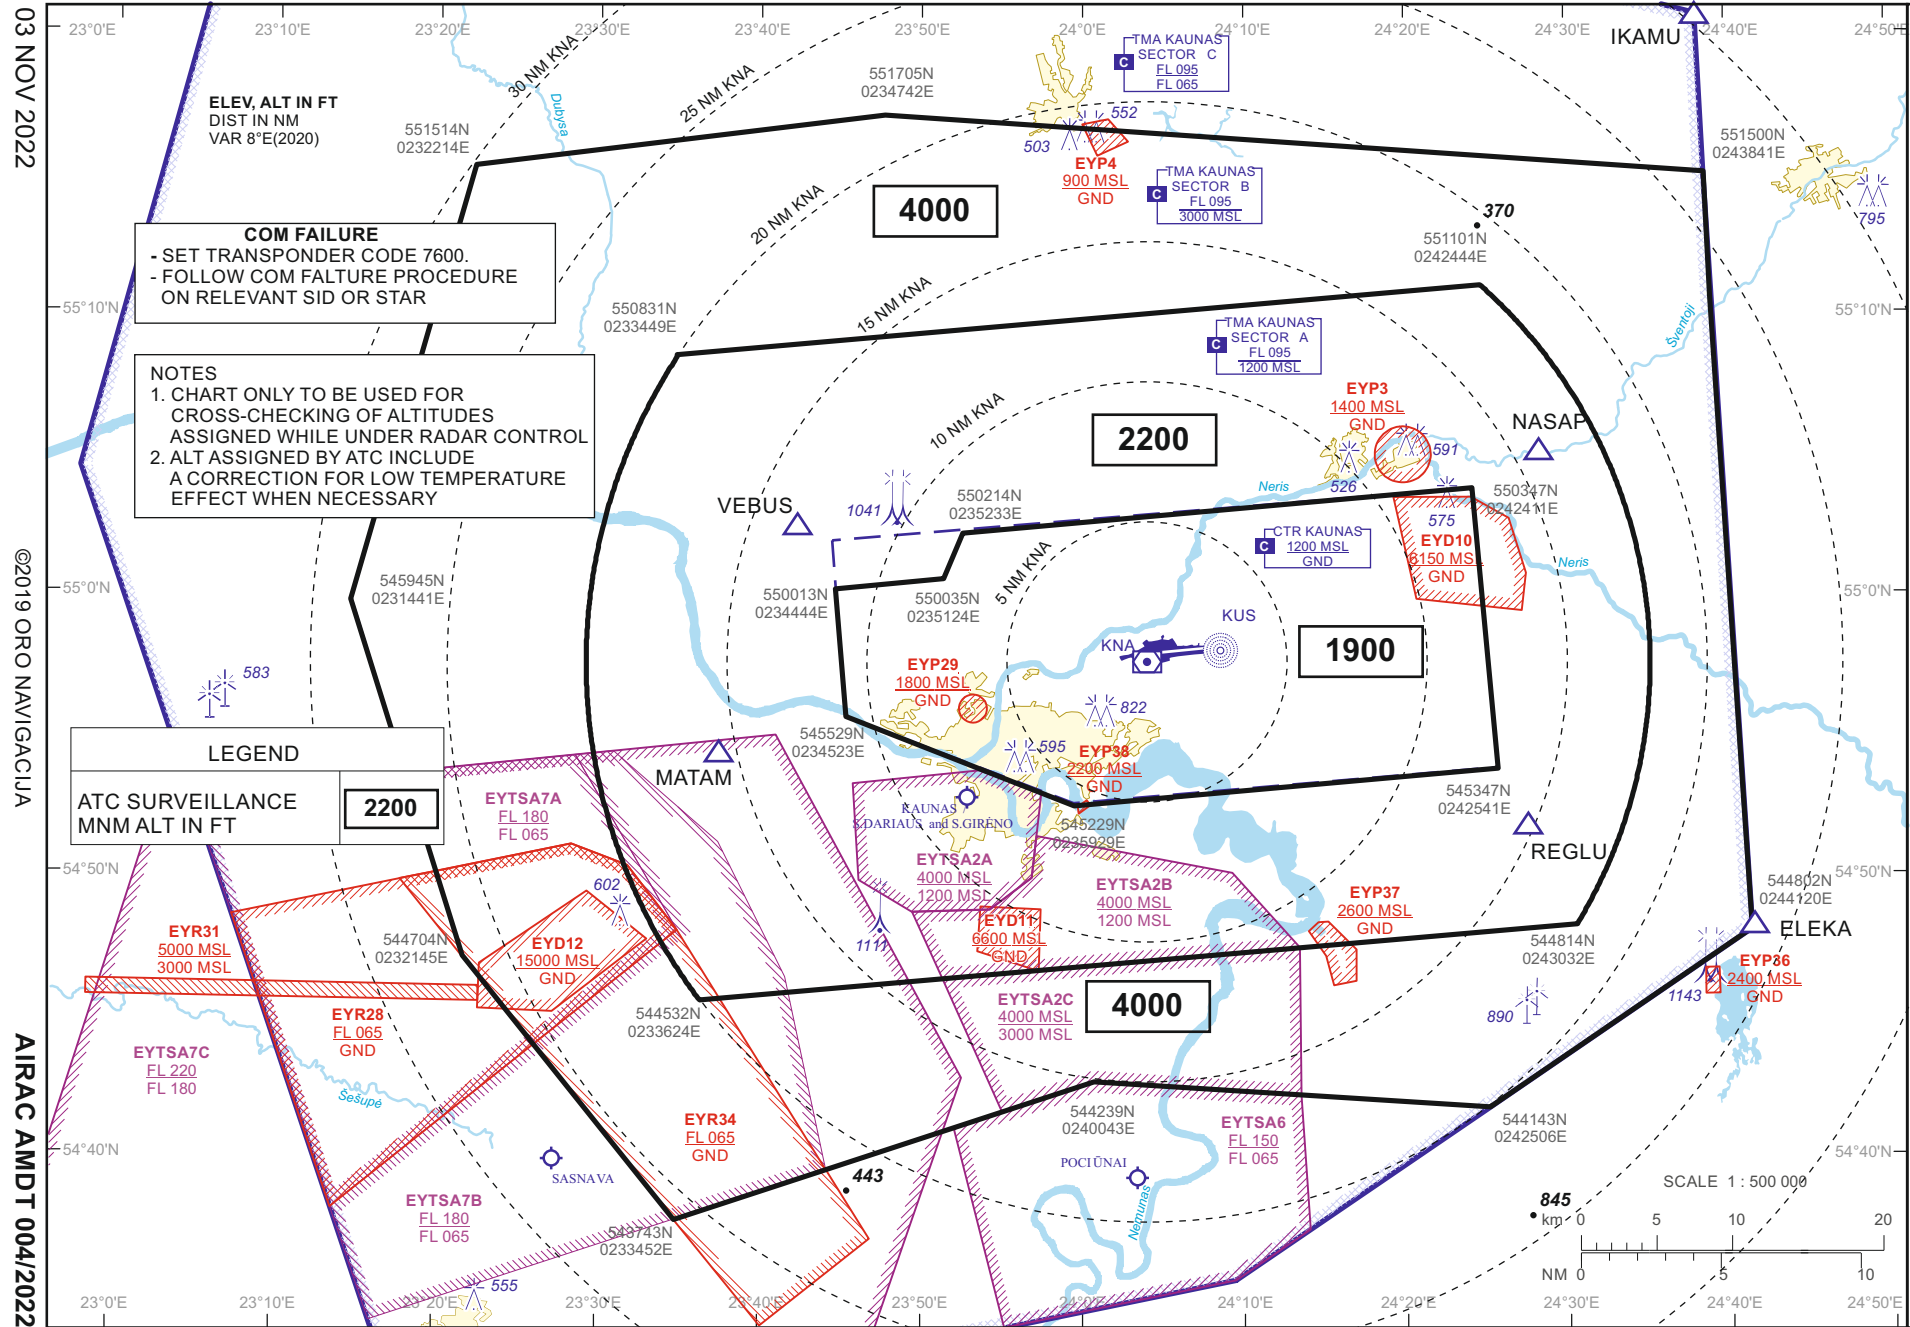

ATC SURVEILLANCE MINIMUM AERODROME ELEV 259
ALTITUDE CHART — ICAO
TRANSITION ALT 5000

TWR 124.205
ATIS 118.505
129.055

KAUNAS

Changes: EYR31 added; obstacle added.

03 NOV 2022

©2019 ORO NAVIGACIJA

AIRAC AMDT 004/2022

THIS PAGE INTENTIONALLY LEFT BLANK